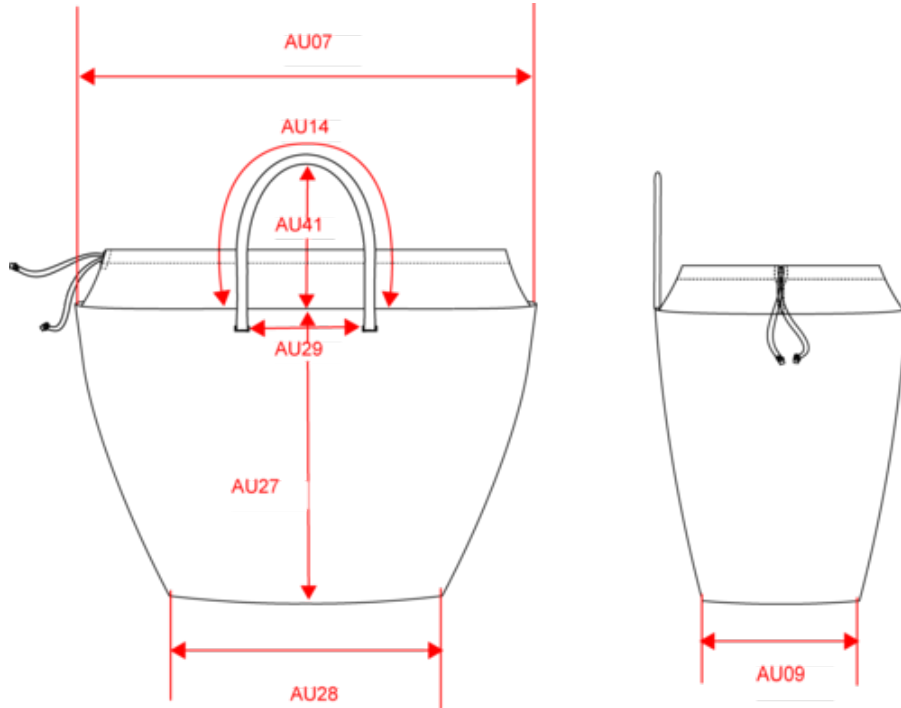

More information

Logistic

Country of origin

Customs code

Washing instructions

Dimensions (cm)

Measurements in cm	One size
H05 - Total height	30.00
L03 - Shoulder strap total length	47.00
L06 - Height of stretched top handle	18.00
O33 - Deep of bottom part	22.00
W04C - Bottom width	31.00
W11E - Top width	48.00
AU07 - Total width	48.00
AU09 - Depth of bottom part	22.00
AU14 - Handle length	47.00
AU27 - Front height	30.00
AU28 - Bottom width	31.00
AU29 - Space between handle	14.00
AU41 - Opening strap total height	19.00

KI5208

Hand-woven basket

Colours information

Seagrass

RVB :
Pantone C : -
Pantone TCX : -

Logistic

5

Sizes	Width (cm)	Height (cm)	Length (cm)	Net weight (kg)	Gross weight (kg)	Pieces/Box	Pieces/Bundle
One Size	40.00	62.00	50.00	5.00000	6.50000	5	1